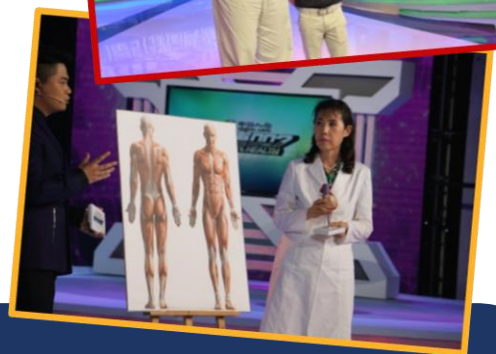

Key Selling Points

- On air in **Japan** since 2010 and currently airing **season five: 64** episodes have been produced for **NHK** as **Dr G's Case Files**.
- During its July 2014 **China** adaptation debut, the format premiered as **Health 007** on **Zhejiang TV** where the third episode saw a **63% increase** in audience share.
- A **cost-effective** and **unique** format.
- Brings topical and relevant issues into the studio ensuring a **wider audience** reach.
- Great for **sponsorship** opportunities.