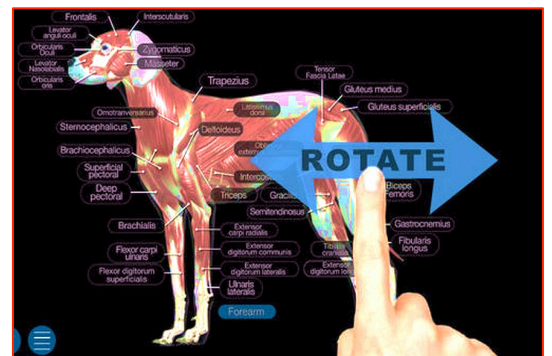

Vet Detective

Game Show

VET DETECTIVE

The Animal Diagnosis Game.

Synopsis

Vet Detective is the first factual game show to turn the real-life diagnostic process of animal welfare into a challenge-based format. Two teams of final-year vet students have to identify the nature and cause of a real animal's disorder on location.

The competitors meet their patients in schools, homes, farms and zoos, supported by a specially adapted mobile clinic with a research lab for each team. At the same time, **Vet Detective's** engaging educational approach gives viewers a chance to test their own diagnostic skills and, ultimately, guess which team made the right judgment.

Key Selling Points

- Viewers are fascinated by the work of vets but all other TV shows are observational – **Vet Detective** actually involves the viewer.
- **Adaptable to many territories** and to very **different species of animal wildlife**, as well as **different schedules** as it will play in **stripped and weekly, daytime, access-primetime and primetime**.
- A **positive, educational and popular format** that is a **great package for sponsorship**, eg: animal insurance.
- **Fun and educational game-show** with **high levels of interactivity** and **viewer engagement** via the **Vet Detective app**.